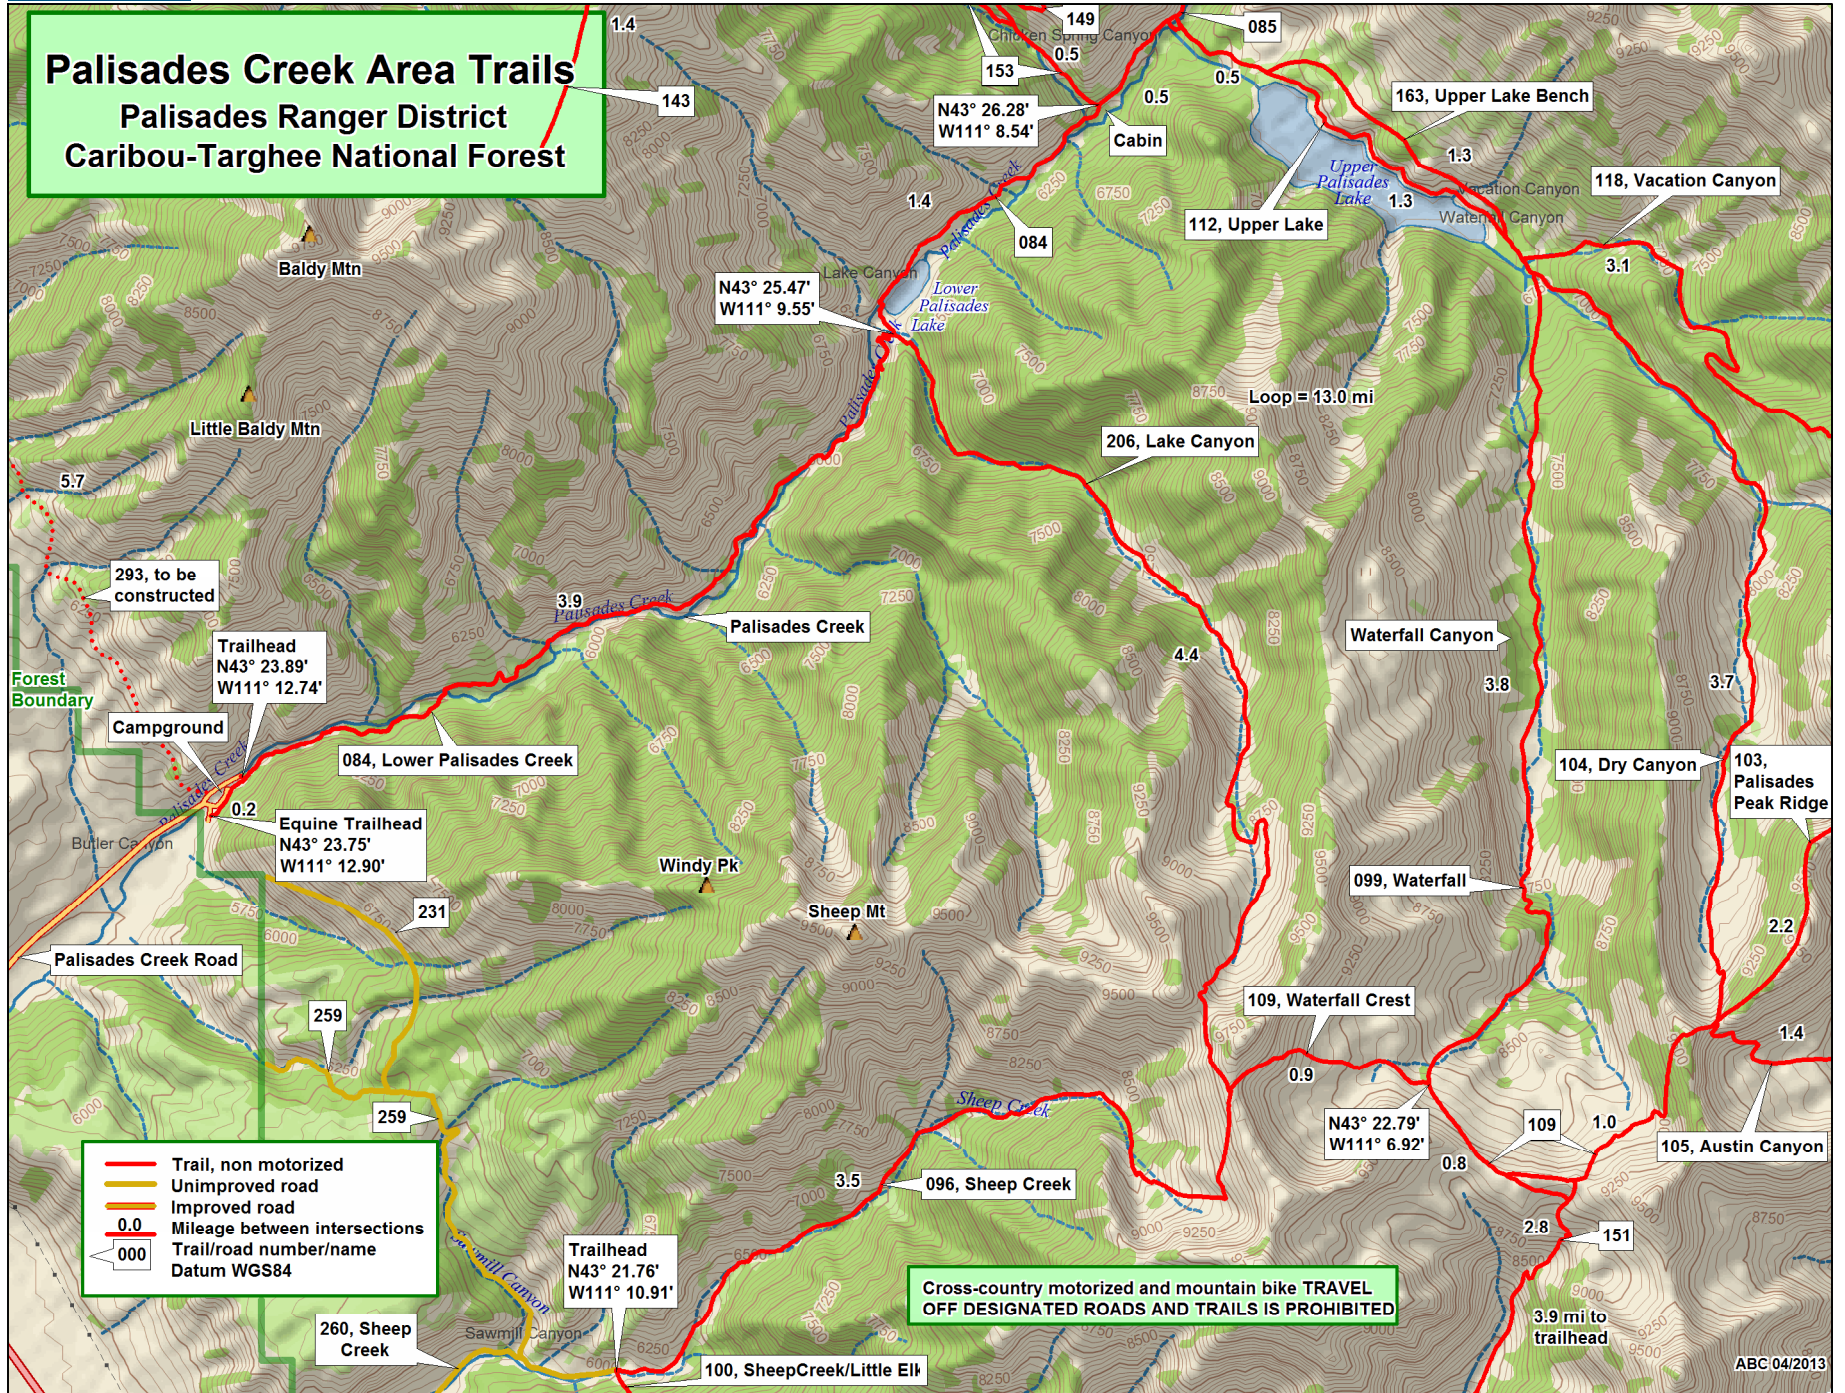

**Palisades Creek Area Trails**  
 Palisades Ranger District  
 Caribou-Targhee National Forest

Data use subject to license.

© DeLorme. XMap® 6.

www.delorme.com

ABC 04/2013