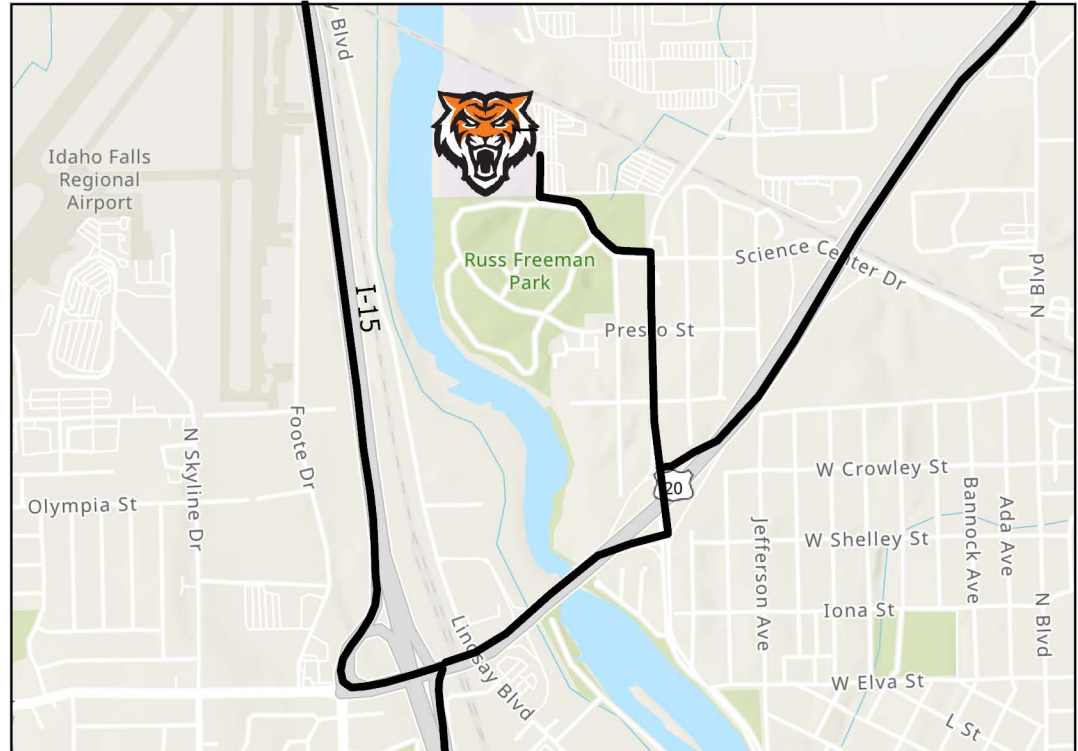

Idaho State University

Parking Services

Idaho Falls Campus

- 100: Center for Higher Education (CHE)
- 101: Bennion Student Union (BSUB)
- 102: Tingey Administration (TAB)

Idaho Falls Parking Services
 (208) 282-7811
ifparking@isu.edu
<https://isu.edu/parking>