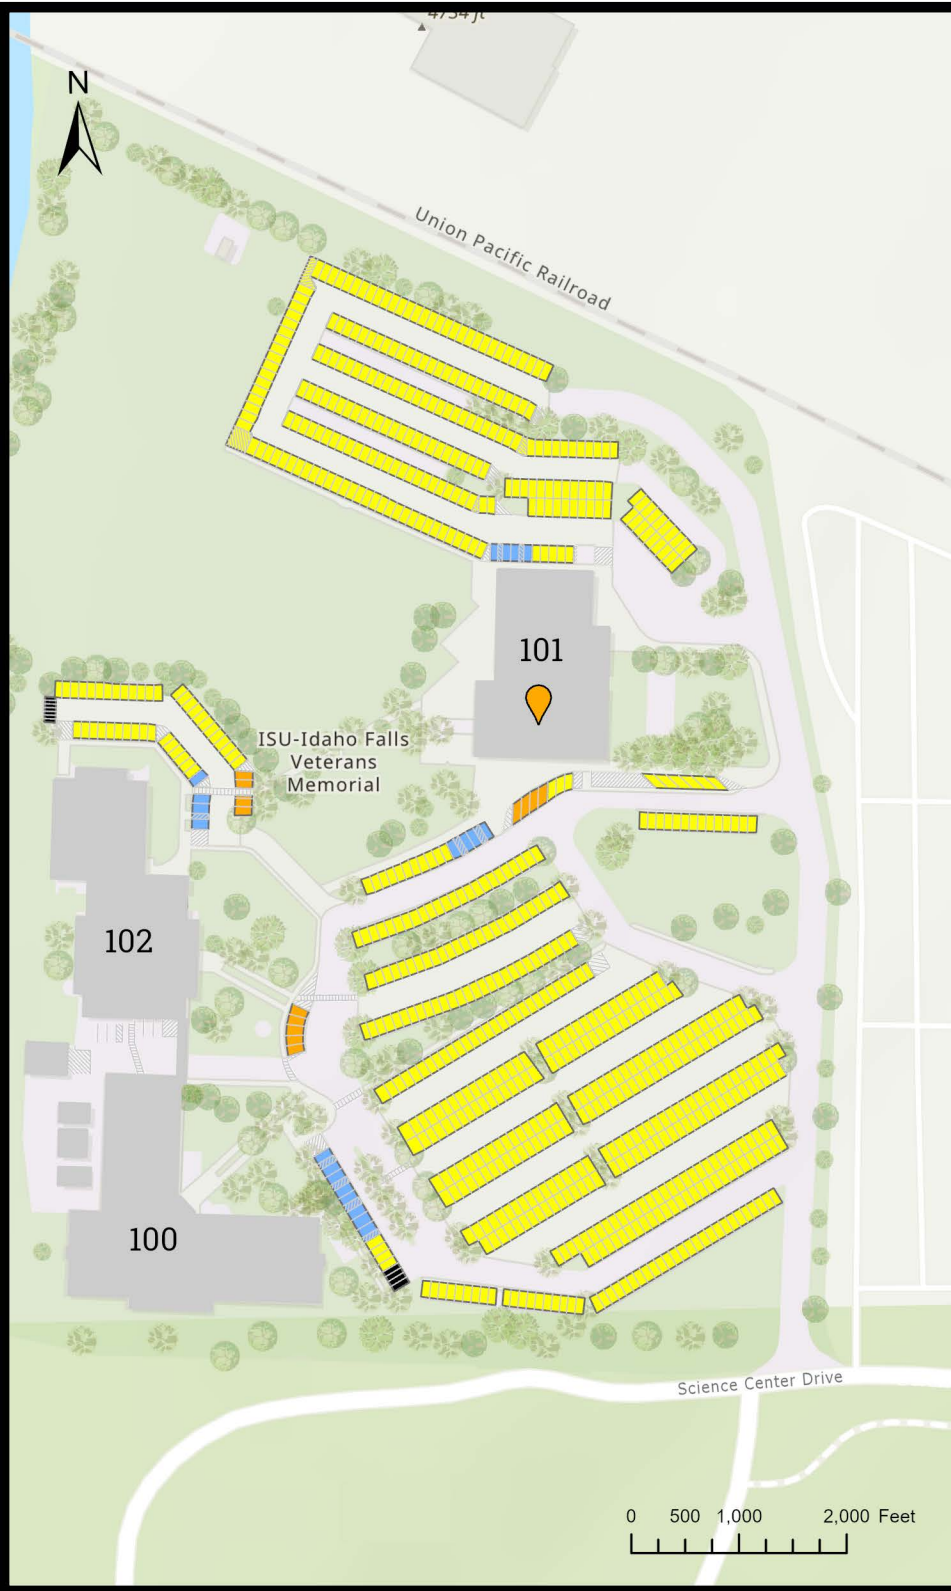

Idaho State University

Parking Services

Idaho Falls Campus

- 100: Center for Higher Education (CHE)
- 101: Bennion Student Union (BSUB)
- 102: Tingey Administration (TAB)

Idaho Falls Parking Services
 (208) 282-7811
ifparking@isu.edu
<https://isu.edu/parking>

Produced by: ISU GIS TReC Feb. 2024

Idaho Falls Campus

- General Parking
- Disabled Parking
- Visitor Parking
- Motorcycle Parking
- Parking Office