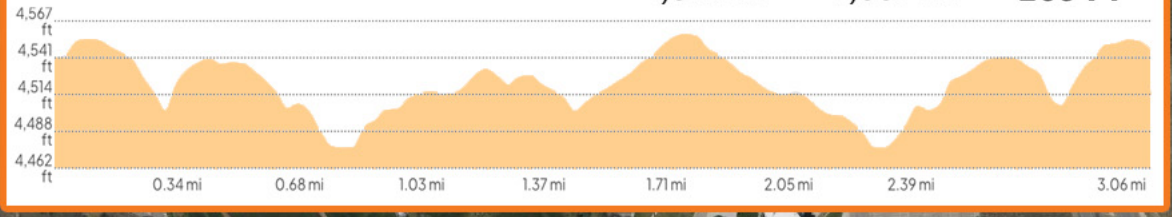

Starbucks

T2

Recreation Center

Idaho State University

RED HILL RD

3

COURSE ELEVATION

START	MAX	GAIN
4,541 FT	4,557 FT	290 FT

LEFT ONTO TRAIL

Idaho Museum Natural History

COLUMNS

S BARTZ

Stephens Performing Arts Center

STAY TO YOUR RIGHT ON PATH!

STAY TO YOUR RIGHT ON PATH!

Mountain View Cemetery

1

2

WATER AID

RUN COURSE

STAY ON PAVED PATH THEN SIDEWALK

WATCH FOR BICYCLES!

RED HILL TRAIL BARTON RD.